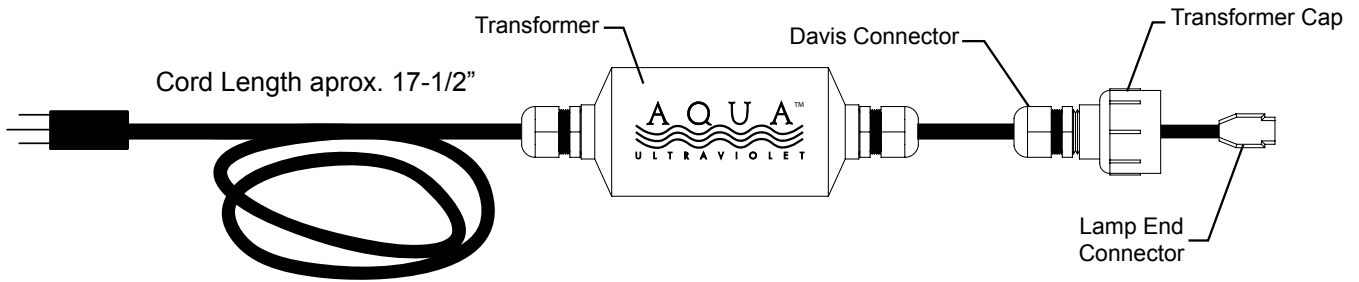

## THE CLASSIC SERIES INLINE TRANSFORMERS

Cords not sold separately

## THE CLASSIC SERIES NEMA TRANSFORMERS

PART #	Description
A40002	Lamp End Connector
A40109	Davis Connector
A40113	Transformer Cap, Black
A30007	8W Transformer
A30014	15W Transformer
A30024	25W Transformer
A30044	40W Transformer
A30055	57W Transformer