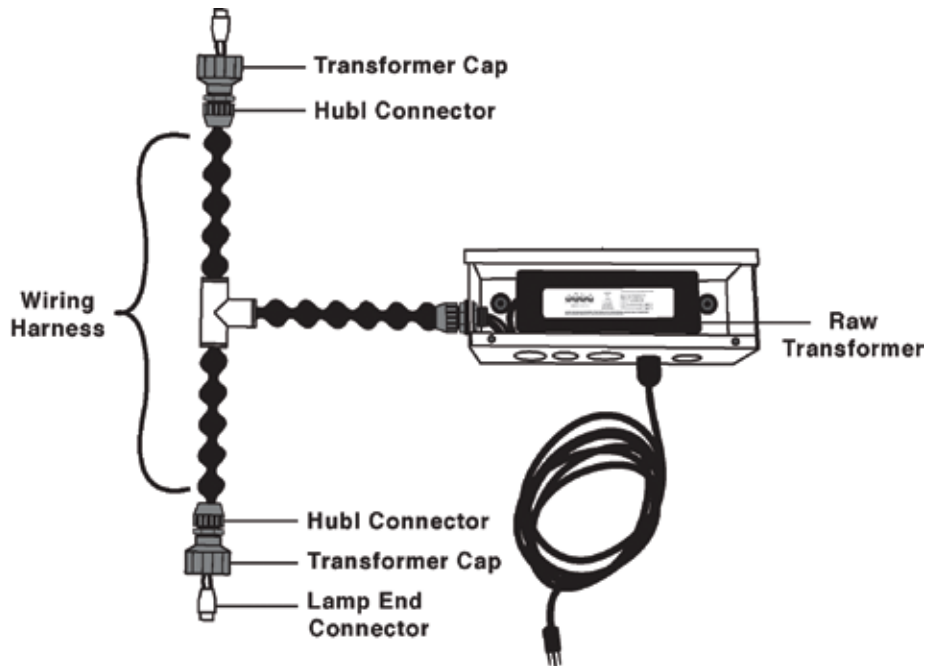

## THE CLASSIC SERIES INLINE TRANSFORMERS

Cords not sold separately

## THE CLASSIC SERIES NEMA TRANSFORMERS

PART #	Description
A40002	Lamp End Connector
A40109	Davis Connector
A40113	Transformer Cap, Black
A30007	8W Transformer
A30014	15W Transformer
A30024	25W Transformer
A30044	40W Transformer
A30055	57W Transformer