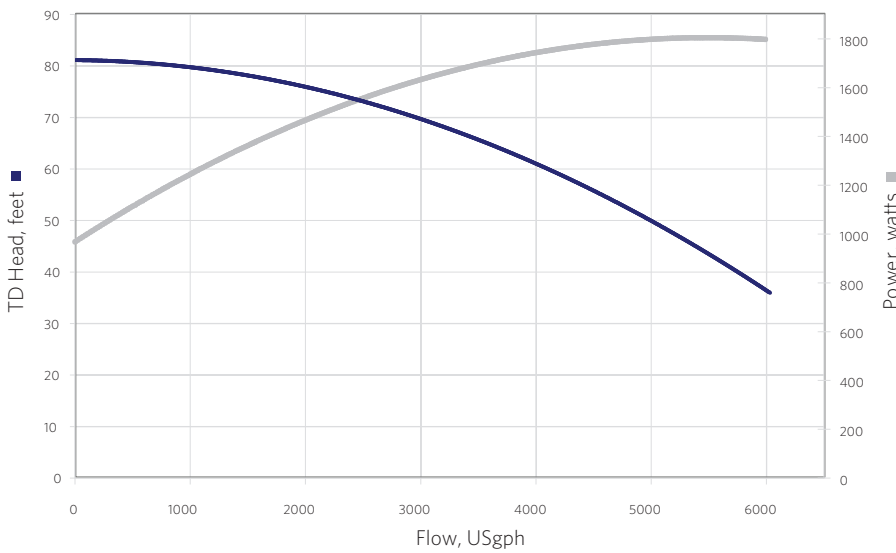

*Dimensions and illustrations are approximate and for reference only

Sequence® Primer Power Series - Model 8100PRM81

The Sequence® Power series is made for those demanding applications where the constraint for high pressure is not subject to negotiation. The Power Primer series integrates a basket-type pre-filter and self-priming capabilities into one efficient package for trouble-free operation.

3 YEAR LIMITED WARRANTY

8 FOOT CORDSET

TEFC FANCOOLED MOTOR

Flow At Total Dynamic Head	10'	20'	40'	60'	80'
GPM	127	117	95	68	10
GPH	7620	7020	5700	4080	600

MODEL	8100PRM81
INLET	2"
DISCHARGE	2"
MAX FLOW (gph)	8100
MAX HEAD (feet)	81'
MAX POWER (watts)	1807
MAX CURRENT (amps)	9.8
@ (volts)	230
MOTOR HP	2
MOTOR TYPE	56YZ
MOTOR ENCLOSURE	ODP