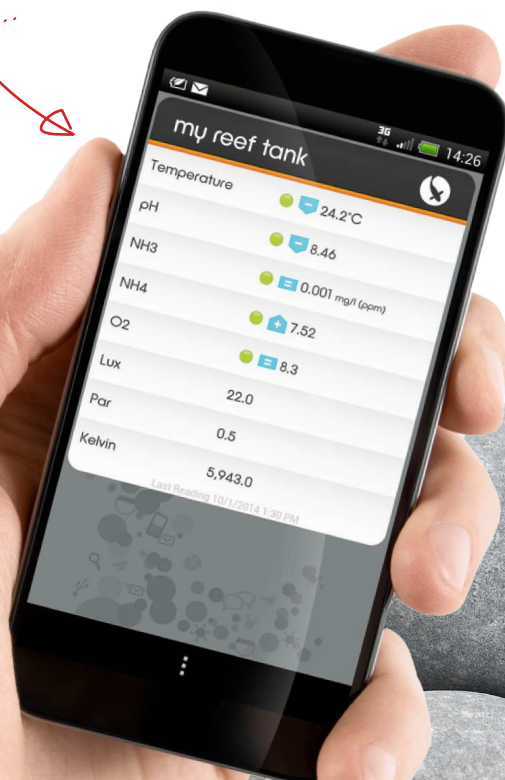

*all software
is free...*