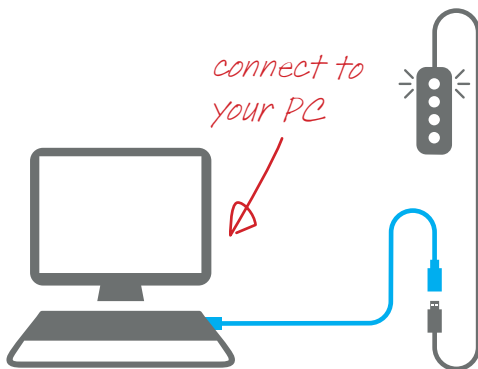

benefits of using an extension

- Doubles your seneyes reach
- Works with PC or power supply
- Strong connection
- Works with all USB 1 & 2 devices
- Hi-Speed data rated

Package includes:

- One 2.5 meter USB extension.
- A6 size POS box

Language	Item code	Barcode
English	SEN000066	886455000167
German	SEN000151	886455000358
Italian	SEN000150	886455000396
Dutch	SEN000153	886455000372
French	SEN000147	886455000310
Spanish	SEN000149	886455000334

extend your seneye