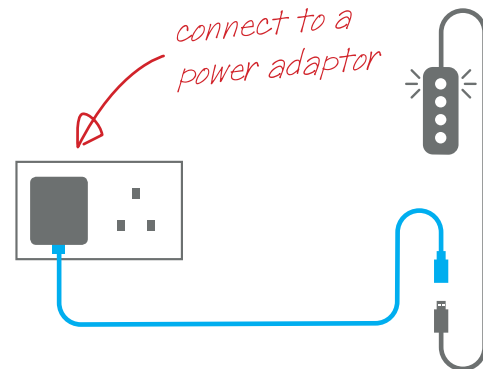

benefits of using an extension

- Doubles your seneyes reach
- Works with PC or power supply
- Strong connection
- Works with all USB 1 & 2 devices
- Hi-Speed data rated

Package includes:

- One 2.5 meter USB extension.
- A6 size POS box

Language	Item code	Barcode
English	SEN000066	886455000167
German	SEN000151	886455000358
Italian	SEN000150	886455000396
Dutch	SEN000153	886455000372
French	SEN000147	886455000310
Spanish	SEN000149	886455000334

extend your seneye