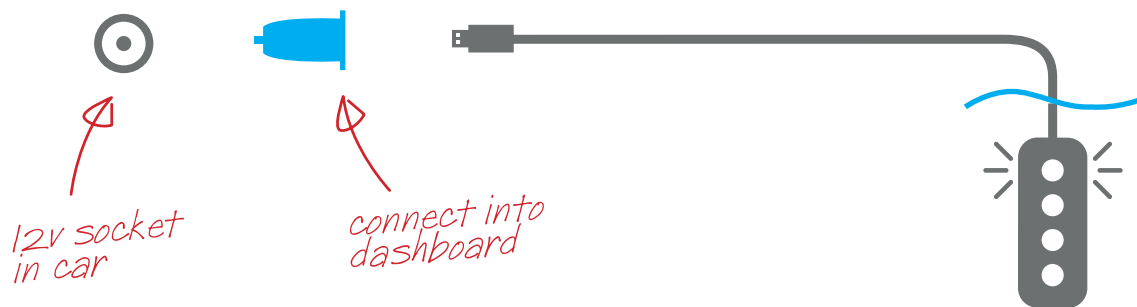

NH3 is one of the most problematic chemicals when shipping large fish and having to stop every few hours to perform and log manual tests just prolongs travel time. This seneye USB car power adaptor is a way for people to transport fish without having to worry about stopping to test the water. All data is logged internally on the seneye and local warning lights are activated if there is a problem. The adaptor fits neatly in a standard 12v car charging socket. Its also suitable for charging other USB powered devices.