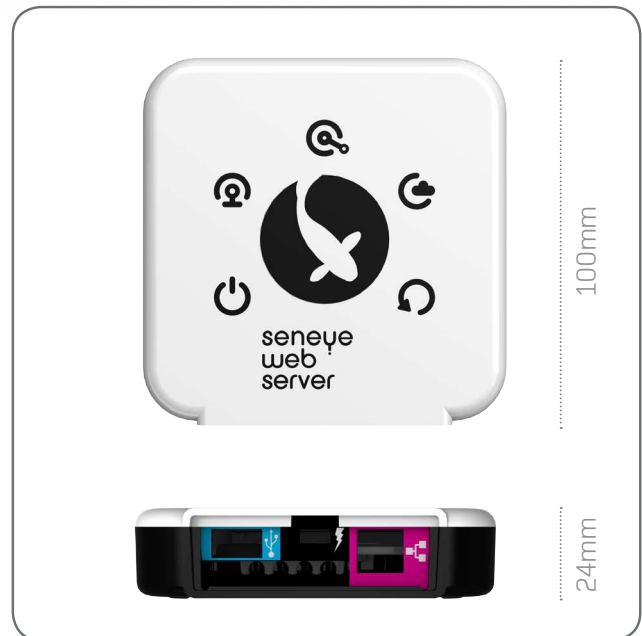

# seneeye SWS

*replaces the need  
for a PC or MAC*

Use the seneeye web server (SWS) to make any seneeye device work more efficiently and effectively. It allows people without a PC to use a seneeye. and output the results direct to their phone, tablet, or computer.

There are two SWS versions. Both have an Ethernet port and one also has a Wi-Fi module. When connected to your wireless internet router you will get instant monitoring, not just across your home, but also the world via the seneeye cloud.

To use the SWS outdoors, a seneeye Dri box is the simplest way to connect up everything next to the pond.