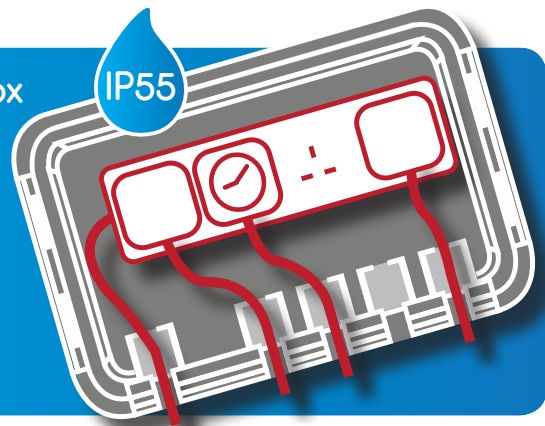

seneye DRi

simply place in container and clip lid up

protect electronics from water near your pond or aquarium

The seneye DRi is Ideal for keeping electrical connections and moisture sensitive equipment free from water damage. It is so simple to use just place your extension socket in the box plug equipment in and place the lid on. Ideal for those emergencies when a piece of equipment gives out and you need to get power to your tank or pond.

benefits of DRi waterproof connection box

- Saves you from electric shocks
- Protects valuable equipment from water
- IP55 rated
- Hides plugs and timers
- No complex rewiring
- Tidy and safe

Keep your pets and family safe with this low cost solution.

Package includes:

- Main body with 5 cable entry points
- Lid with 360 degree seal
- Two detachable clips
- A5 size POS label

Language	Item code	Barcode
English	SEN000229	886455000785
Dutch	SEN000230	886455000792
German	SEN000231	886455000808
Italian	SEN000232	886455000815
Spanish	SEN000233	886455000822
French	SEN000234	886455000839