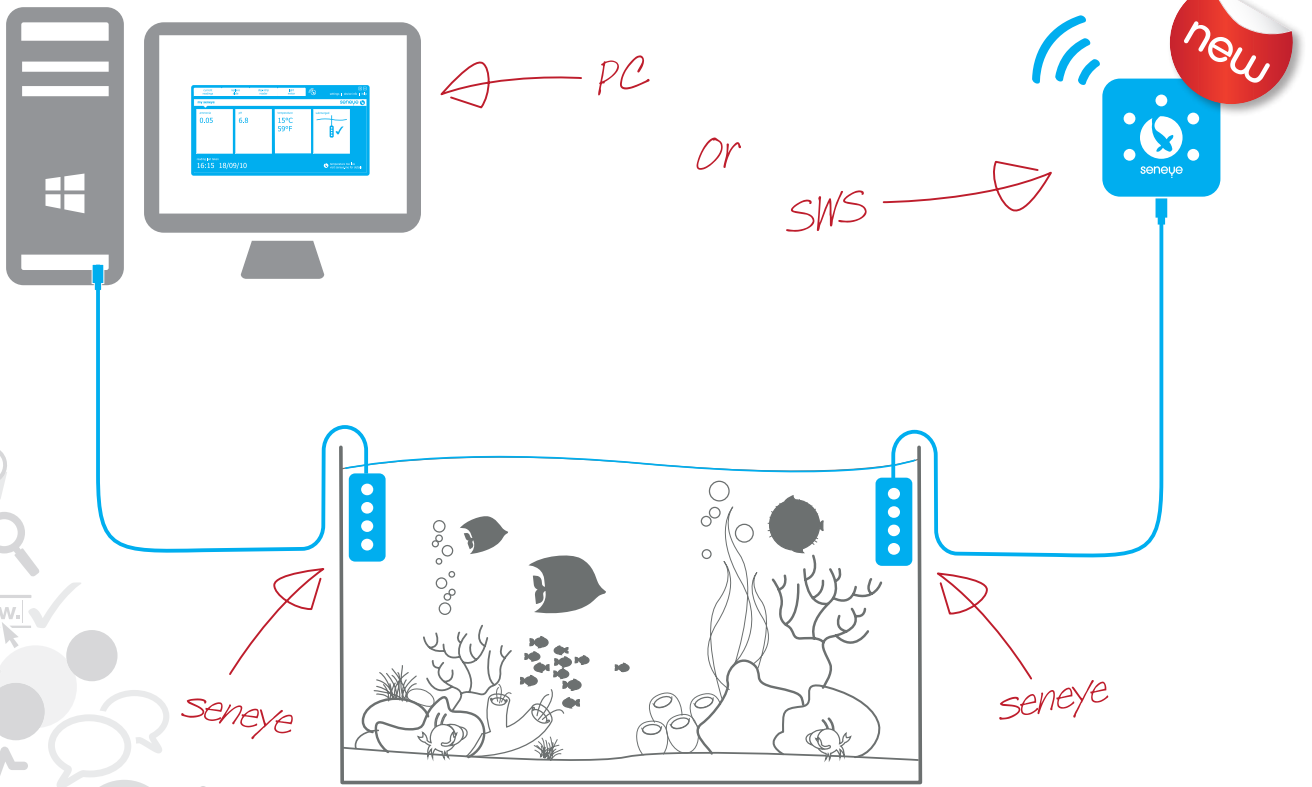

# seneye INTRO

save  
your  
fish

Seneye remotely monitor your aquarium or pond through a unique optical sensor and cloud based website.

Simply place your seneye in water and connect it to a PC or Seneye Web Server. That's it! Now you get information and alerts for dangerous changes in water parameters on email and SMS worldwide.

# seneye DATA

*choose your  
connection method*

*alerts*

*data*

*data*

*PC*

*or*

*SWS*

# seneye HOME

Seneye analyzes your water and contacts you if something is wrong saving your fish from the devastating effects of new tank syndrome (NH3) and harmful swings in pH and temperature. Great for new fish keepers through to experts who just want extra peace of mind. Parameters are recorded and sent to the seneye cloud every 30 minutes which replace the need for constant testing. A seneye can also run offline as a datalogger for 30 days using a power adaptor.

To use the SWS outdoors, a seneeye Dri box is the simplest way to connect up everything next to the pond.