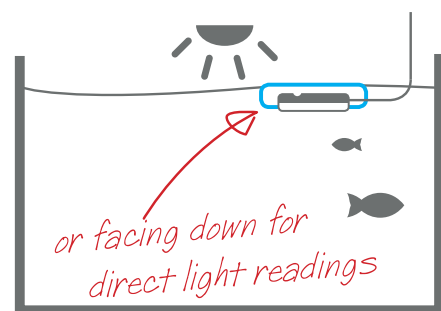

# seneye FLOAT

*perfect for top down  
viewing in aquariums  
or ponds*

This seneye float ensures that your seneye device will float in a pond, aquarium or sump, meaning you can look down on the device to see local alert lights. Alternatively, when used in an aquarium, the seneye device can be positioned in the float with the light sensor facing upwards allowing for constant direct light readings to be performed. The seneye float can also be used in an aquarium sump if you don't wish to see the seneye in your top tank.