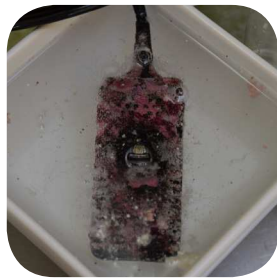

# seneye CLEANER

This seneye cleaner replenishes an old and tired looking devices to make it look and work like new. It is capable of removing even the hardest coralline algae and the hard mineral cake that can build up on kit. Using seneye cleaner is easy; just empty the non toxic crystals provided into a glass of water and place the device into the mixture. You will instantly see the cleaning power take place. Once cleaning has taken place which will be 1 to 2 hours depending on build up, simply rinse off. Your equipment will be completely sterile; great for moving tanks while preventing transfer of fish disease.