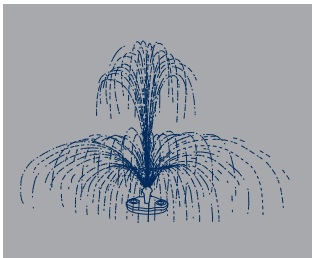

Toba Fountain Spray