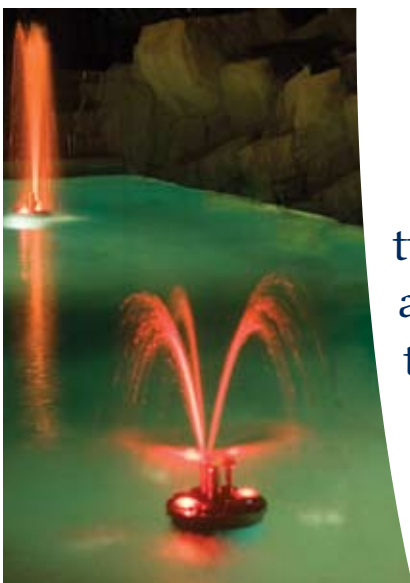

IMAGINE...

relaxing in your oasis to the calm and serene sounds of a fountain allowing you to gather your thoughts and relax from the stresses of life.

being able to host an impressive party or conference right in your backyard and feel confident that the space is inviting enough for your guests!

turning your backyard into a Las Vegas show with the touch of a button!